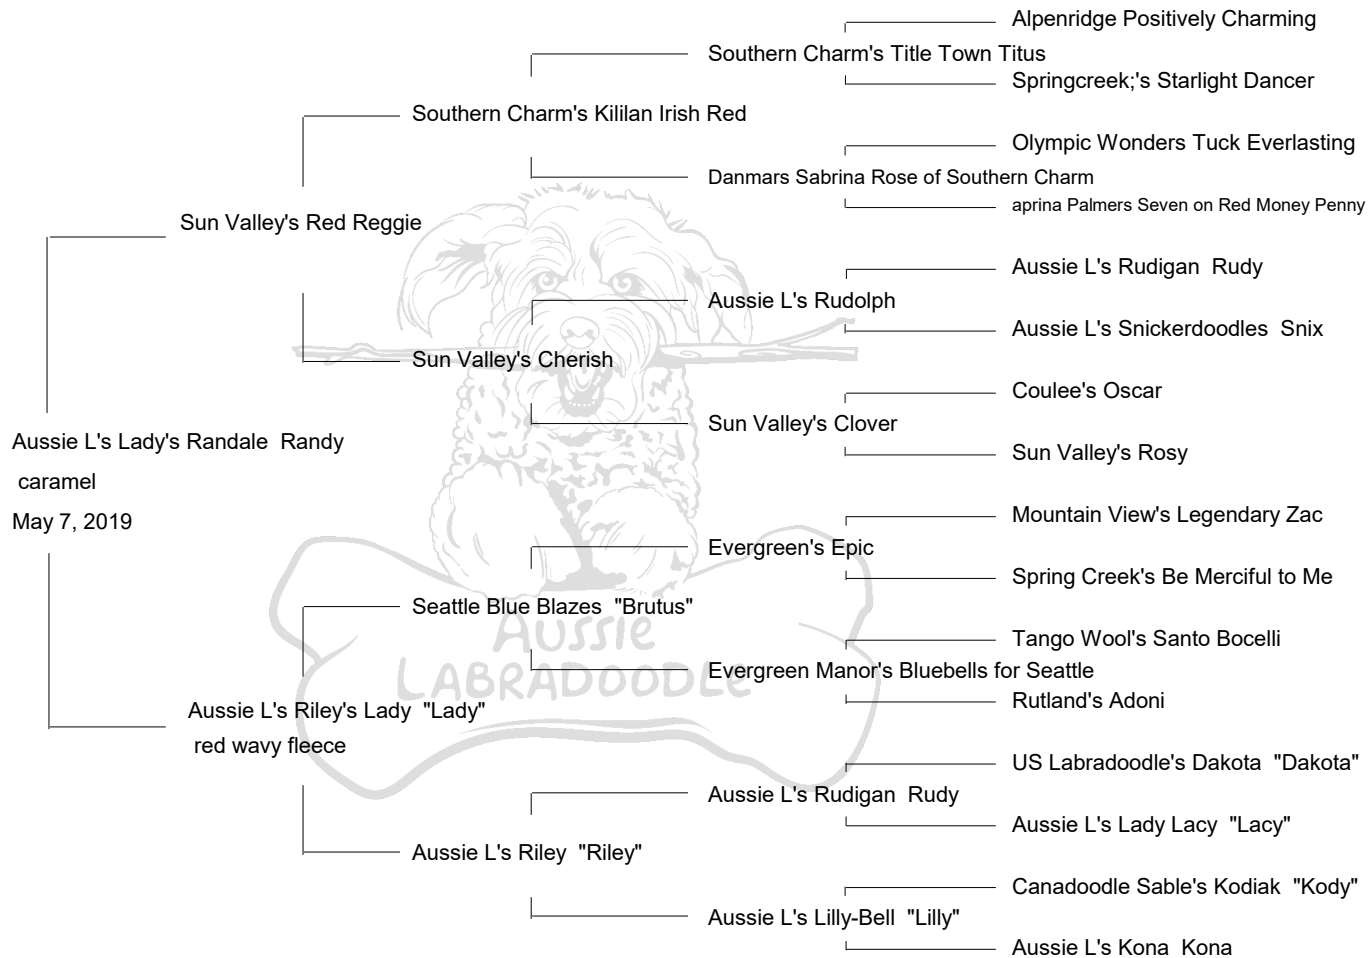

Pedigree for Aussie L's Lady's Randale

Randy

I hereby certify that this pedigree is true and complete to the best of my knowledge.
 X _____ Date: _____